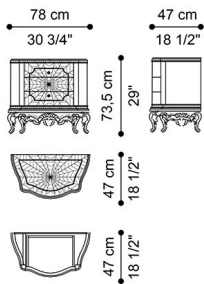

## DESCRIPTION

Night table with structure in wood veneered in tinted maple. Hand-carved base. Inserts in brass and details with gold leaf finishing JG299. Three drawers with inner cover in microfibre MIL. 21.13A.

## DIMENSIONS

### NIGHT TABLE J.OUR-05

L 78 D 47 H 73.5 CM