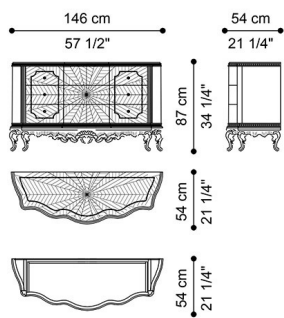

## DESCRIPTION

Drawer unit with structure in wood veneered in tinted maple. Hand-carved base. Inserts in brass and details with gold leaf finishing JG299. Three drawers with inner cover in microfibre MIL. 21.13A.

## DIMENSIONS

### DRAWER UNIT J.OUR-03B

L 146 D 54 H 87 CM