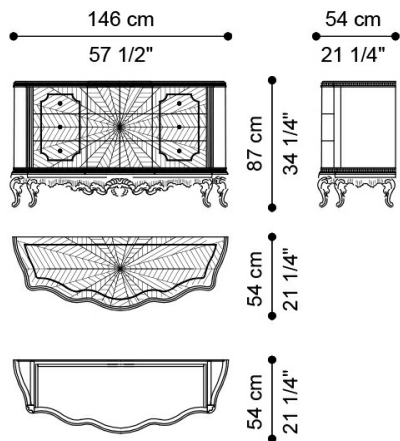

## DESCRIPTION

Drawer unit with structure in wood veneered in tinted maple. Hand-carved base. Inserts in brass and details with gold leaf finishing JG299. Three drawers with inner cover in microfibre MIL. 21.13A.

## DIMENSIONS

#### J.OUR-03B

L 146 D 54 H 87 CM