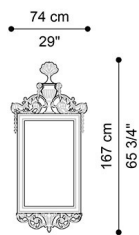

DESCRIPTION

Mirror with frame in hand-carved beechwood with gold leaf finishing J288O. Natural mirror.

DIMENSIONS

MIRROR J.CRO-04B

L 74 D 5 H 167 CM