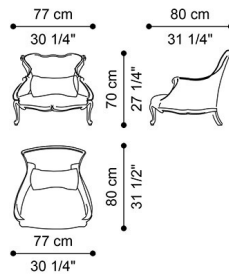

Armchair J.REG-91C: n° 1 cushion 30x45 cm with upholstery in fabric C-10, velvet profile MIL. 21.15 and JC logo embroidery included.

## DIMENSIONS

### ARMCHAIR J.REG-91B

L 77 D 80 H 70 CM

### ARMCHAIR J.REG-91C

L 77 D 80 H 70 CM