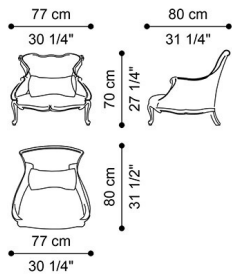

## DESCRIPTION

Armchair with structure in hand-carved wood with gold leaf finishing J288O. Padding in foam. Upholstery in fabric MIL. 21.04 (J.REG-91B) or MIL. 23.10 (J.REG-91C).

Armchair J.REG-91B: n° 1 cushion 50x30 cm with upholstery in fabric MIL. 21.04 included.

## DIMENSIONS

### ARMCHAIR J.REG-91B

L 77 D 80 H 70 CM

### ARMCHAIR J.REG-91C

L 77 D 80 H 70 CM