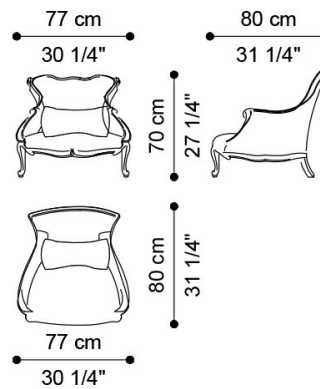

Armchair J.REG-91B: n° 1 cushion 50 x 30 cm with upholstery in fabric MIL. 21.04 included.

Armchair J.REG-91C: n° 1 cushion 30 x 45 cm with upholstery in fabric C-10, velvet profile MIL. 21.15 and JC logo embroidery included.

DIMENSIONS

ARMCHAIR J.REG-91B

L 77 D 80 H 70 CM

ARMCHAIR J.REG-91C

L 77 D 80 H 70 CM