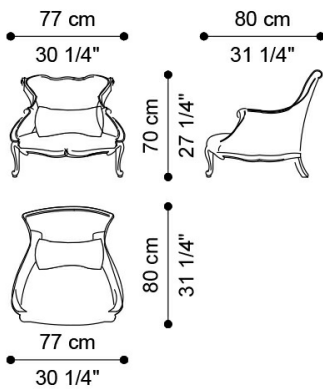

REGENCY
ARMCHAIRS

JUMBO
COLLECTION
A LUXURY EXPERIENCE

REGENCY ARMCHAIRS

DESCRIPTION

Armchair with structure in hand-carved wood with gold leaf finishing J2880. Padding in foam. Upholstery in fabric MIL. 21.04 (J.REG-91B) or MIL. 23.10 (J.REG-91C).

Armchair J.REG-91B: n° 1 cushion 50 x 30 cm with upholstery in fabric MIL. 21.04 included.

Armchair J.REG-91C: n° 1 cushion 30 x 45 cm with upholstery in fabric C-10, velvet profile MIL. 21.15 and JC logo embroidery included.

DIMENSIONS

ARMCHAIR J.REG-91B

L 77 D 80 H 70 CM

ARMCHAIR J.REG-91C

L 77 D 80 H 70 CM