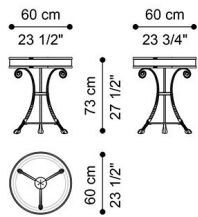

TORCHON
LOW TABLES

DESCRIPTION

Side table with base and profiles in lost-wax cast brass. Structure in wood veneered in maple JG299. Top covered in leather MIL. 21.11A with gold decoration.

DIMENSIONS

LOW TABLE

J.TOR-177

Ø 60 H 73 CM