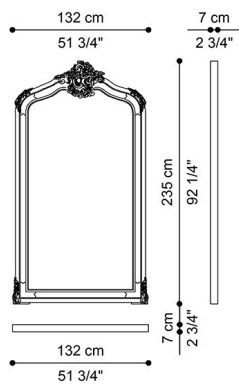

DESCRIPTION

Mirror with frame in hand-carved beechwood with gold leaf finishing J288O. Natural mirror.

DIMENSIONS

STANDING MIRROR J.CHN-29

L 132 D 7 H 235 CM