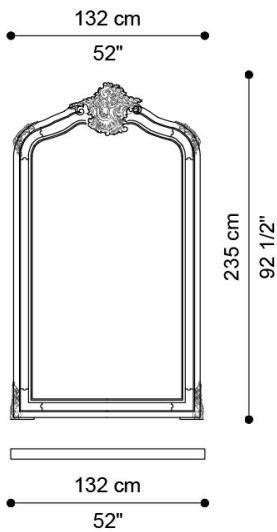

CHAINED
MIRRORS

JUMBO
COLLECTION
A LUXURY EXPERIENCE

DESCRIPTION

Mirror with frame in hand-carved beechwood with gold leaf finishing J2880. Natural mirror.

DIMENSIONS

STANDING MIRROR

J.CHN-29

L 132 H 235 CM