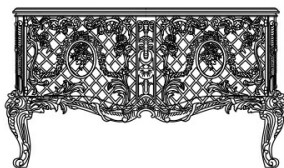

FONTAINBLEAU
MASTERPIECES

JUMBO
COLLECTION
A LUXURY EXPERIENCE

DESCRIPTION

Commode-Médaillier with structure in bois de rose and bois de violet wood. Decorations in lost-wax cast bronze, chiseled and gilded. Geometric parquetry inlays. Top in Onyx Travertine marble.

DIMENSIONS

SIDEBOARD

J.FON-21

L 186 D 60 H 94 CM