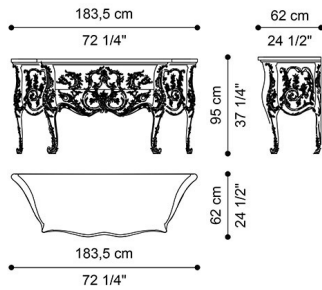

**DESCRIPTION**

English-style drawer unit with structure in rosewood. Decorative elements in lost-wax cast bronze with silver finishing. Top in white onyx or white Namibia Rhino marble.

Available also with structure in white lacquered finishing with patina, gold leaf details JG303 and top in white Namibia Rhino marble.

**DIMENSIONS**

**DRAWER UNIT  
J.WAL-21**

L 183.5 D 62 H 95 CM

**DRAWER UNIT  
J.WAL-21A**

L 183.5 D 62 H 95 CM

**DRAWER UNIT  
J.WAL-21B**

L 183.5 D 62 H 95 CM