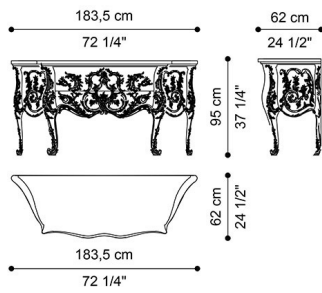

**DESCRIPTION**

English-style drawer unit with structure in rosewood. Decorative elements in lost-wax cast bronze with silver finishing. Top in white onyx or white Namibia Rhino marble.

Available also with structure in white lacquered finishing with patina, gold leaf details JG303 and top in white Namibia Rhino marble.

**DIMENSIONS**

**DRAWER UNIT  
J.WAL-21**

L 183.5 D 62 H 95 CM

**DRAWER UNIT  
J.WAL-21A**

L 183.5 D 62 H 95 CM

**DRAWER UNIT  
J.WAL-21B**

L 183.5 D 62 H 95 CM