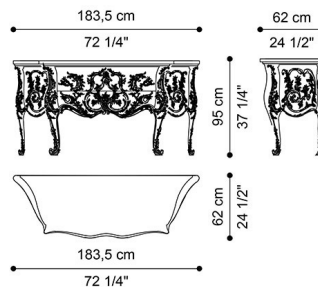

**DESCRIPTION**

English-style drawer unit with structure in rosewood. Decorative elements in lost-wax cast bronze with silver finishing. Top in white onyx or white Namibia Rhino marble.

Available also with structure in white lacquered finishing with patina, gold leaf details JG303 and top in white Namibia Rhino marble.

**DIMENSIONS**

**DRAWER UNIT  
J.WAL-21**

L 183.5 D 62 H 95 CM

**DRAWER UNIT  
J.WAL-21A**

L 183.5 D 62 H 95 CM

**DRAWER UNIT  
J.WAL-21B**

L 183.5 D 62 H 95 CM