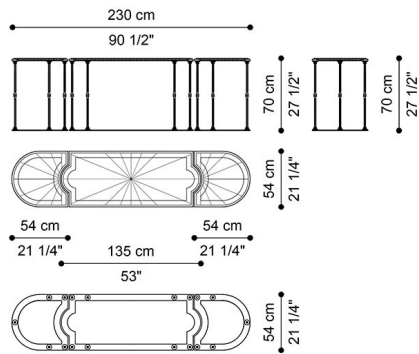

DESCRIPTION

Console composed of three separate metal elements with lost-wax cast brass details. Top in wood veneered in ray-of-sunshine frisé maple with brass insert JG298.

DIMENSIONS

CONSOLE J.LUM-21

L 230 D 54 H 70 CM