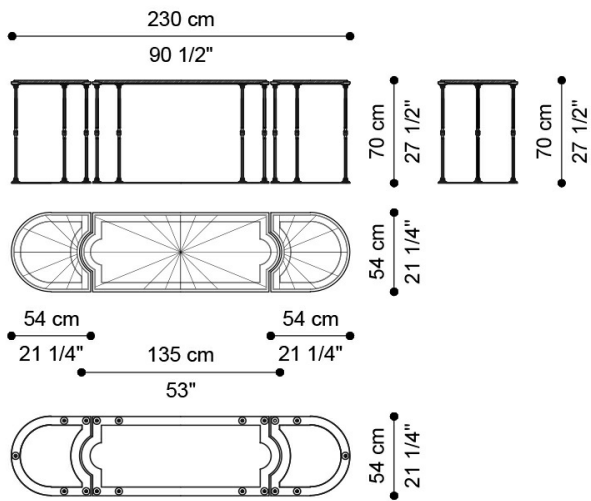

## DESCRIPTION

Console composed of three separate metal elements with lost-wax cast brass details. Top in wood veneered in ray-of-sunshine frisé maple with brass insert JG298.

## DIMENSIONS

### CONSOLE J.LUM-21

L 230 D 54 H 70 CM