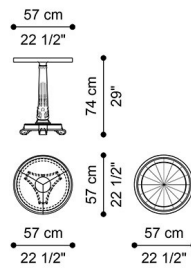

BOULEVARD
LOW TABLES

DESCRIPTION

Side table with structure in wood with hand-carved details. Gold leaf finishing. Top in wood veneered in ray-of-sunshine frisé maple with brass insert.
Available also with top and base in lacquered wood JG303.

DIMENSIONS

LOW TABLE J.BOU-77

Ø 57 H 74 CM

LOW TABLE J.BOU-77B

Ø 57 H 74 CM