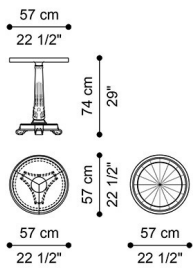

BOULEVARD
LOW TABLES

DESCRIPTION

Side table with structure in wood with hand-carved details. Gold leaf finishing. Top in wood veneered in ray-of-sunshine frisé maple with brass insert.
Available also with top and base in lacquered wood JG303.

DIMENSIONS

LOW TABLE J.BOU-77

Ø 57 H 74 CM

LOW TABLE J.BOU-77B

Ø 57 H 74 CM