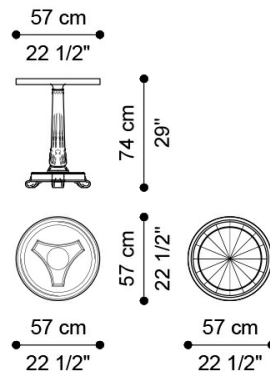

BOULEVARD
LOW TABLES

JUMBO
COLLECTION
A LUXURY EXPERIENCE

BOULEVARD LOW TABLES

DESCRIPTION

Side table with structure in wood with hand-carved details. Gold leaf finishing. Top in wood veneered in ray-of-sunshine frisé maple with brass insert. Available also with top and base in lacquered wood JG306B (J.BOU-77B).

DIMENSIONS

LOW TABLE J.BOU-77

Ø 57 H 74 CM

LOW TABLE J.BOU-77B

Ø 57 H 74 CM