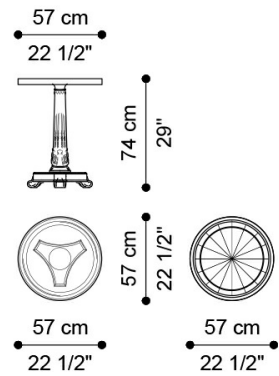

BOULEVARD
LOW TABLES

JUMBO
COLLECTION
A LUXURY EXPERIENCE

BOULEVARD LOW TABLES

DESCRIPTION

Side table with structure in wood with hand-carved details. Gold leaf finishing. Top in wood veneered in ray-of-sunshine frisé maple with brass insert. Available also with top and base in lacquered wood JG306B (J.BOU-77B).

DIMENSIONS

LOW TABLE J.BOU-77

Ø 57 H 74 CM

LOW TABLE J.BOU-77B

Ø 57 H 74 CM