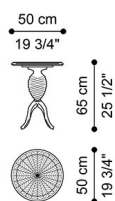

PINEAPPLE
LOW TABLES

DESCRIPTION

Side table with structure in hand-carved wood with pineapple effect. Legs in wood with gold leaf finishing. Top in wood veneered in ray-of-sunshine fris  maple with brass insert JG298.

DIMENSIONS

LOW TABLE

J.PIN-47

Ø 50 H 65 CM