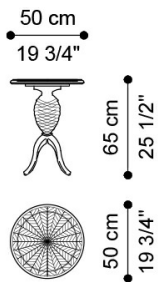

PINEAPPLE
LOW TABLES

JUMBO
COLLECTION
A LUXURY EXPERIENCE

PINEAPPLE LOW TABLES

DESCRIPTION

Side table with structure in hand-carved wood with pineapple effect. Legs in wood with gold leaf finishing. Top in wood veneered in ray-of-sunshine frisé maple with brass insert JG298.

DIMENSIONS

LOW TABLE

J.PIN-47

Ø 50 H 65 CM