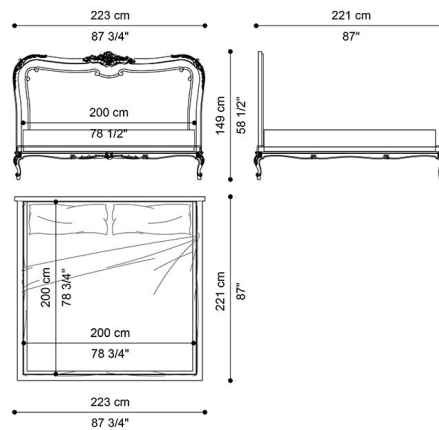

DESCRIPTION

Bed with headboard in hand-carved beechwood finished in antique gold with patina J288O, padding in foam, and upholstery in fabric MIL. 21.06 with embroidery. Hand-carved sommier with frame in fabric MIL. 21.10.

DIMENSIONS

BED  
FOR MATTRESS 180X200 CM  
**J.ETA-02**

L 203 D 221 H 149 CM

BED  
FOR MATTRESS 200X200 CM  
**J.ETA-02B**

L 223 D 221 H 149 CM