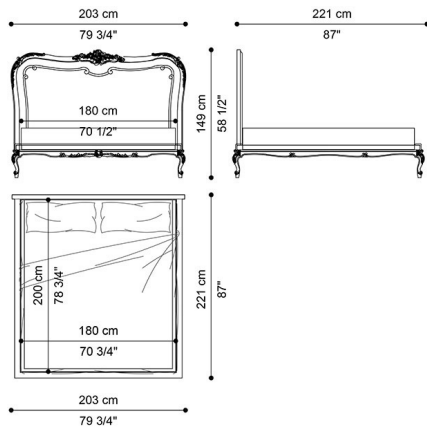

DESCRIPTION

Bed with headboard in hand-carved beechwood finished in antique gold with patina J288O, padding in foam, and upholstery in fabric MIL. 21.06 with embroidery. Hand-carved sommier with frame in fabric MIL. 21.10.

DIMENSIONS

BED  
FOR MATTRESS 180X200 CM  
**J.ETA-02**

L 203 D 221 H 149 CM

BED  
FOR MATTRESS 200X200 CM  
**J.ETA-02B**

L 223 D 221 H 149 CM