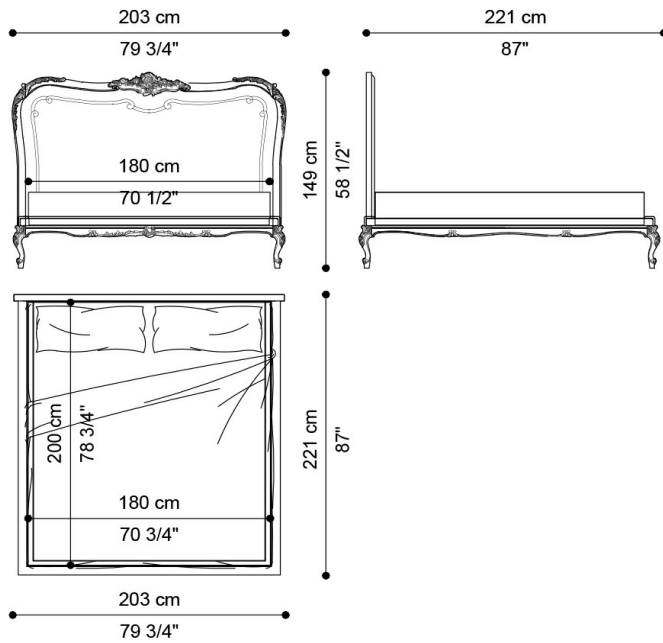

ÉTAMINE
BEDS

JUMBO
COLLECTION
A LUXURY EXPERIENCE

DESCRIPTION

Bed with headboard in hand-carved beechwood finished in antique gold with patina J288O, padding in foam, and upholstery in fabric MIL. 21.06 with embroidery. Hand-carved sommier with frame in fabric MIL. 21.10.

DIMENSIONS

BED - FOR MATTRESS 180 X 200 CM

J.ETA-02

L 203 D 221 H 149 CM

BED - FOR MATTRESS 200 X 200 CM

J.ETA-02B

L 223 D 221 H 149 CM