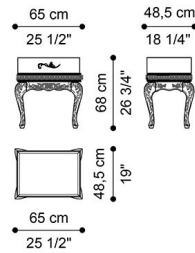

BROCART
NIGHT STORAGE UNITS

DESCRIPTION

Night table with base in wood, hand-carved legs and decorative frame finished in antique gold with patina J2880. Structure in white lacquered wood with gold leaf laser engraved lace decoration JG301. Drawer with inner cover in microfibre MIL. 21.13A.

DIMENSIONS

NIGHT TABLE J.BRC-05DX

L 65 D 48.5 H 68 CM

NIGHT TABLE J.BRC-05SX

L 65 D 48.5 H 68 CM