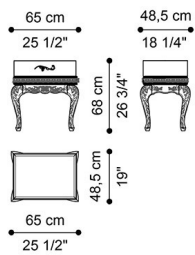

BROCART
NIGHT STORAGE UNITS

DESCRIPTION

Night table with base in wood, hand-carved legs and decorative frame finished in antique gold with patina J2880. Structure in white lacquered wood with gold leaf laser engraved lace decoration JG301. Drawer with inner cover in microfibre MIL. 21.13A.

DIMENSIONS

NIGHT TABLE J.BRC-05DX

L 65 D 48.5 H 68 CM

NIGHT TABLE J.BRC-05SX

L 65 D 48.5 H 68 CM