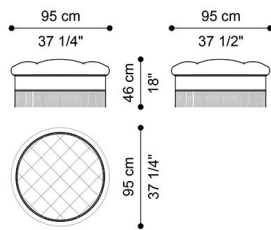

## DESCRIPTION

Pouf with structure in beechwood. Padding in foam. Upholstery in fabric MIL. 21.08 with capitonné and decorative fringe.

---

## DIMENSIONS

POUF

**J.PLE-126**

Ø 95 H 46 CM