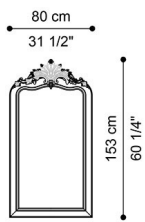

## DESCRIPTION

Mirror with structure in hand-carved beechwood finished in antique gold with patina J288O.

---

## DIMENSIONS

### MIRROR J.AGL-04B

L 80 D 10 H 153 CM