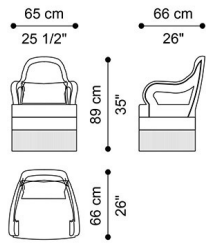

PEGASO
ARMCHAIRS

DESCRIPTION

Armchair with structure in beechwood. Padding in foam. Upholstery in fabric MIL. 21.06, MIL. 21.15 with decorative fringe.
N° 1 cushion 25x45 cm with upholstery in fabric MIL. 21.15 included.

DIMENSIONS

ARMCHAIR J.PEG-06

L 65 D 66 H 89 CM