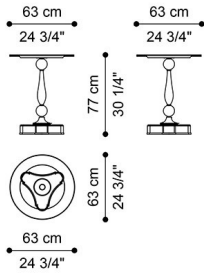

JE T'AIME
LOW TABLES

DESCRIPTION

Side table with base in white marble with brass details. Column with bevelled crystal elements. Top in bevelled glass with gold profile. Wooden panel with hand-made floral painting.

DIMENSIONS

LOW TABLE

J.JTA-47

Ø 63 H 77 CM