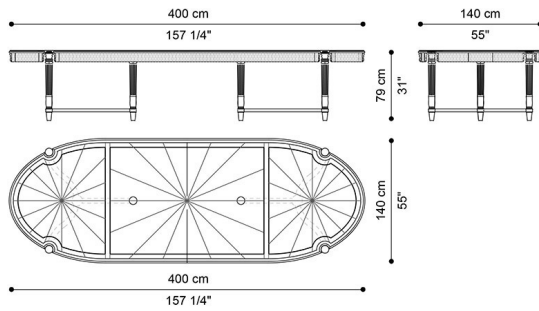

## DESCRIPTION

Dining table with structure in solid beechwood with hand-carved legs, lower cross and decorative frame. Top in wood veneered in ray-of-sunshine frisé maple with brass insert JG298.

## DIMENSIONS

#### J.BOU-14

L 400 D 140 H 79 CM