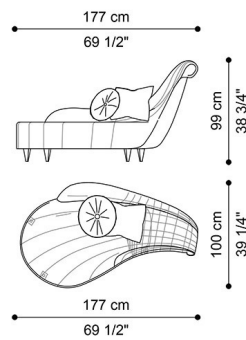

### DESCRIPTION

Dormeuse with structure in beechwood. Padding in foam. Upholstery in fabric MIL. 16.010 or MIL. 23.03, shaped like a shell. Feet in hand-carved wood finished in antique gold with patina J288O.

### DIMENSIONS

#### DORMEUSE J.JUP-58

L 177 D 100 H 99 CM

#### DORMEUSE J.JUP-58B

L 177 D 100 H 99 CM