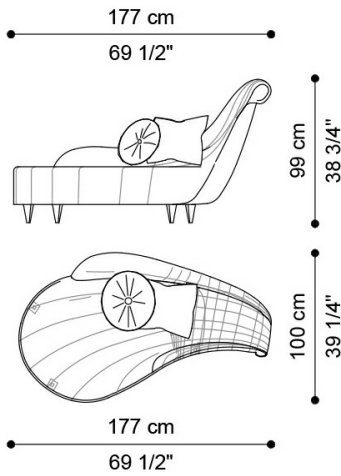

JUPITER
CHAISE LONGUES AND DORMEUSES

JUMBO
COLLECTION
A LUXURY EXPERIENCE

JUPITER

CHAISE LONGUES AND DORMEUSES

DESCRIPTION

Dormeuse shaped like a shell with structure in beechwood. Padding in foam. Upholstery in fabric MIL. 16.010 (J.JUP-58) or MIL. 23.03 (J.JUP-58B).
Feet in hand-carved wood finished in antique gold with patina J2880.

DIMENSIONS

DORMEUSE J.JUP-58BDX

L 177 D 100 H 99 CM

DORMEUSE J.JUP-58BSX

L 177 D 100 H 99 CM

DORMEUSE J.JUP-58DX

L 177 D 100 H 99 CM

DORMEUSE J.JUP-58SX

L 177 D 100 H 99 CM