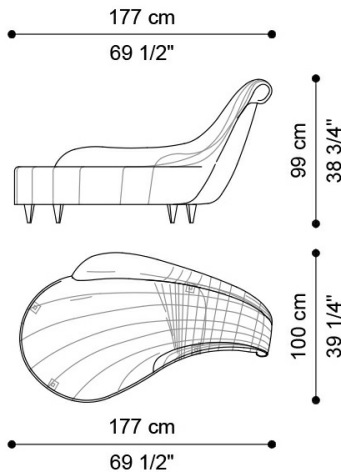

JUPITER
CHAISE LONGUES AND DORMEUSES

JUMBO
COLLECTION
A LUXURY EXPERIENCE

JUPITER

CHAISE LONGUES AND DORMEUSES

DESCRIPTION

Dormeuse shaped like a shell with structure in beechwood. Padding in foam. Upholstery in fabric MIL. 16.010 (J.JUP-58) or MIL. 23.03 (J.JUP-58B).
Feet in hand-carved wood finished in antique gold with patina J2880.

DIMENSIONS

DORMEUSE J.JUP-58BDX

L 177 D 100 H 99 CM

DORMEUSE J.JUP-58BSX

L 177 D 100 H 99 CM

DORMEUSE J.JUP-58DX

L 177 D 100 H 99 CM

DORMEUSE J.JUP-58SX

L 177 D 100 H 99 CM