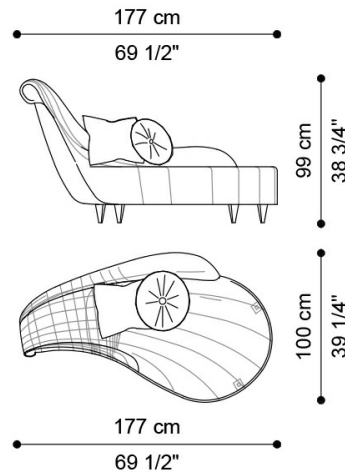

JUPITER
CHAISE LONGUES AND DORMEUSES

JUMBO
COLLECTION
A LUXURY EXPERIENCE

JUPITER

CHAISE LONGUES AND DORMEUSES

DESCRIPTION

Dormeuse shaped like a shell with structure in beechwood. Padding in foam. Upholstery in fabric MIL. 16.010 (J.JUP-58) or MIL. 23.03 (J.JUP-58B).
Feet in hand-carved wood finished in antique gold with patina J2880.

DIMENSIONS

DORMEUSE J.JUP-58BDX

L 177 D 100 H 99 CM

DORMEUSE J.JUP-58BSX

L 177 D 100 H 99 CM

DORMEUSE J.JUP-58DX

L 177 D 100 H 99 CM

DORMEUSE J.JUP-58SX

L 177 D 100 H 99 CM