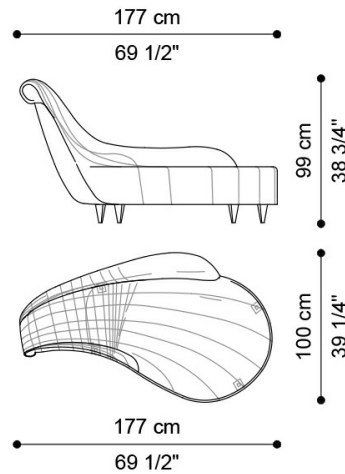

JUPITER
CHAISE LONGUES AND DORMEUSES

JUMBO
COLLECTION
A LUXURY EXPERIENCE

JUPITER

CHAISE LONGUES AND DORMEUSES

DESCRIPTION

Dormeuse shaped like a shell with structure in beechwood. Padding in foam. Upholstery in fabric MIL. 16.010 (J.JUP-58) or MIL. 23.03 (J.JUP-58B).
Feet in hand-carved wood finished in antique gold with patina J2880.

DIMENSIONS

DORMEUSE J.JUP-58BDX

L 177 D 100 H 99 CM

DORMEUSE J.JUP-58BSX

L 177 D 100 H 99 CM

DORMEUSE J.JUP-58DX

L 177 D 100 H 99 CM

DORMEUSE J.JUP-58SX

L 177 D 100 H 99 CM