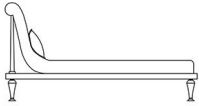

ORPHEUS
CHAISE LONGUES AND DORMEUSES

ORPHEUS

CHAISE LONGUES AND DORMEUSES

DESCRIPTION

Chaise longue with structure in maple. Details finished in gold J288O. Padding in foam. Upholstery in fabric MIL. 18.01.

DIMENSIONS

DORMEUSE
J. ORP-48

L 185 D 75 H 99 CM