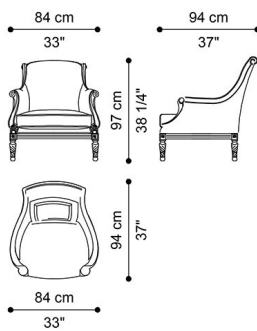

REBECCA
ARMCHAIRS

DESCRIPTION

Armchair with structure in hand-carved beechwood finished in antique gold with patina J288O. Padding in foam. Upholstery in fabric MIL. 16.007 (J.REB-41B) or in fabric MIL. 21.06 (J.REB-41D).

Armchair J.REB-41B: n° 1 cushion 30x50 cm with upholstery in fabric MIL. 16.007 included.

Armchair J.REB-41D: n° 1 cushion 50x30 cm with upholstery in fabric MIL. 21.15 and JC logo embroidery included.

DIMENSIONS

ARMCHAIR J.REB-41B

L 84 D 94 H 97 CM

ARMCHAIR J.REB-41D

L 84 D 94 H 97 CM