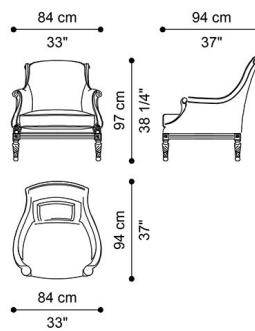

REBECCA
ARMCHAIRS

DESCRIPTION

Armchair with structure in hand-carved beechwood finished in antique gold with patina J288O. Padding in foam. Upholstery in fabric MIL. 16.007 (J.REB-41B) or in fabric MIL. 21.06 (J.REB-41D).

Armchair J.REB-41B: n° 1 cushion 30x50 cm with upholstery in fabric MIL. 16.007 included.

Armchair J.REB-41D: n° 1 cushion 50x30 cm with upholstery in fabric MIL. 21.15 and JC logo embroidery included.

DIMENSIONS

ARMCHAIR J.REB-41B

L 84 D 94 H 97 CM

ARMCHAIR J.REB-41D

L 84 D 94 H 97 CM