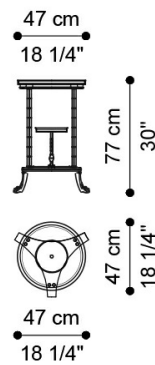

ANTIBES
LOW TABLES

ANTIBES LOW TABLES

DESCRIPTION

Side table with structure in mahogany. Lost-wax cast brass decorative elements. Top in white marble with hand-made decorations (J.ANT-57, J.ANT-57A).

Available also with structure in white lacquered wood JG303 and top in white marble with neoclassical hand-made decorations (J.ANT-57B, J.ANT-57C).

DIMENSIONS

LOW TABLE

J.ANT-57

Ø 47 H 77 CM

LOW TABLE

J.ANT-57A

Ø 47 H 77 CM

LOW TABLE

J.ANT-57B

Ø 47 H 77 CM

LOW TABLE

J.ANT-57C

Ø 47 H 77 CM