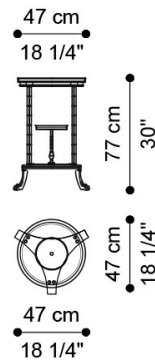

ANTIBES
LOW TABLES

ANTIBES LOW TABLES

DESCRIPTION

Side table with structure in mahogany. Lost-wax cast brass decorative elements. Top in white marble with hand-made decorations (J.ANT-57, J.ANT-57A).

Available also with structure in white lacquered wood JG303 and top in white marble with neoclassical hand-made decorations (J.ANT-57B, J.ANT-57C).

DIMENSIONS

LOW TABLE

J.ANT-57

Ø 47 H 77 CM

LOW TABLE

J.ANT-57A

Ø 47 H 77 CM

LOW TABLE

J.ANT-57B

Ø 47 H 77 CM

LOW TABLE

J.ANT-57C

Ø 47 H 77 CM