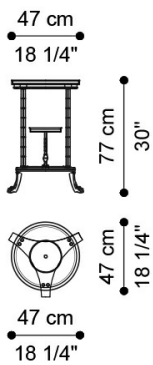

ANTIBES
LOW TABLES

ANTIBES LOW TABLES

DESCRIPTION

Side table with structure in mahogany. Lost-wax cast brass decorative elements. Top in white marble with hand-made decorations (J.ANT-57, J.ANT-57A).

Available also with structure in white lacquered wood JG303 and top in white marble with neoclassical hand-made decorations (J.ANT-57B, J.ANT-57C).

DIMENSIONS

LOW TABLE

J.ANT-57

Ø 47 H 77 CM

LOW TABLE

J.ANT-57A

Ø 47 H 77 CM

LOW TABLE

J.ANT-57B

Ø 47 H 77 CM

LOW TABLE

J.ANT-57C

Ø 47 H 77 CM