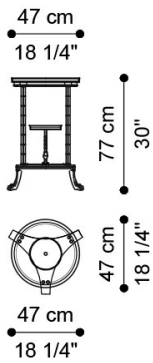

ANTIBES
LOW TABLES

ANTIBES LOW TABLES

DESCRIPTION

Side table with structure in mahogany. Lost-wax cast brass decorative elements. Top in white marble with hand-made decorations (J.ANT-57, J.ANT-57A).

Available also with structure in white lacquered wood JG303 and top in white marble with neoclassical hand-made decorations (J.ANT-57B, J.ANT-57C).

DIMENSIONS

LOW TABLE

J.ANT-57

Ø 47 H 77 CM

LOW TABLE

J.ANT-57A

Ø 47 H 77 CM

LOW TABLE

J.ANT-57B

Ø 47 H 77 CM

LOW TABLE

J.ANT-57C

Ø 47 H 77 CM