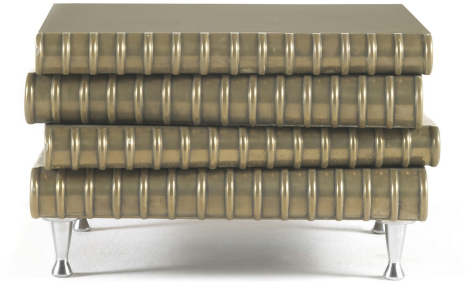

**BOOK
LOW TABLES**

DESCRIPTION

Side table with structure in wood with dark bronze finishing. Legs in glossy brass.

DIMENSIONS

LOW TABLE
J.BOOK-47

L 65 D 55 H 45 CM