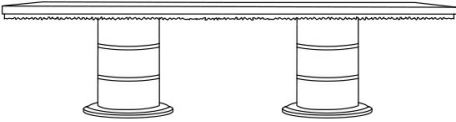

## DINING TABLES

---

### DESCRIPTION

Dining table with bases in wood with glossy gold finishing. Columns in cut glass with led light. Top in mother of pearl with hand-made decorations painted in gold JG279.

---

### DIMENSIONS

DINING TABLE  
**J.COQ-14-2B**

L 300 D 125 H 78 CM