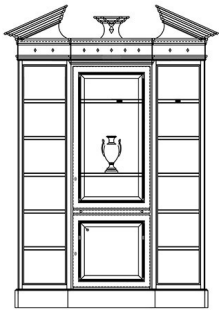

ETOILE
DAY STORAGE UNITS

ETOILE DAY STORAGE UNITS

DESCRIPTION

Showcase with structure in multilayer walnut. Insert in natural maple on the back. Details finished in antique gold with patina JG284.

DIMENSIONS

SHOWCASE J.ETO-17

L 207 D 50 H 292 CM