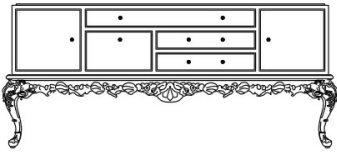

COQUILLE
DAY STORAGE UNITS

JUMBO
COLLECTION
A LUXURY EXPERIENCE

COQUILLE

DAY STORAGE UNITS

DESCRIPTION

Sideboard with structure in multilayer wood and mother of pearl with hand-made decorations painted in gold JG279. Hand-carved base.

DIMENSIONS

SIDEBOARD J.COQ-11

L 221 D 54 H 96 CM