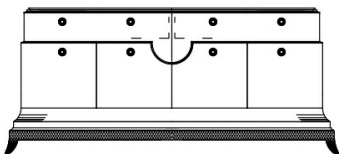

PLEASURE
DAY STORAGE UNITS

JUMBO
COLLECTION
A LUXURY EXPERIENCE

PLEASURE DAY STORAGE UNITS

DESCRIPTION

Sideboard with structure in multilayer erable bird's eye maple with glossy finishing. Details finished in antique gold JG286. Top in white Namibia Rhino marble.

DIMENSIONS

SIDEBOARD

J.PLE-11

L 220 D 60 H 96 CM