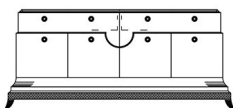

PLEASURE
DAY STORAGE UNITS

PLEASURE DAY STORAGE UNITS

DESCRIPTION

Sideboard with structure in multilayer erable bird's eye maple with glossy finishing. Details finished in antique gold JG286. Top in white Namibia Rhino marble.

DIMENSIONS

SIDEBOARD J.PLE-11

L 220 D 60 H 96 CM