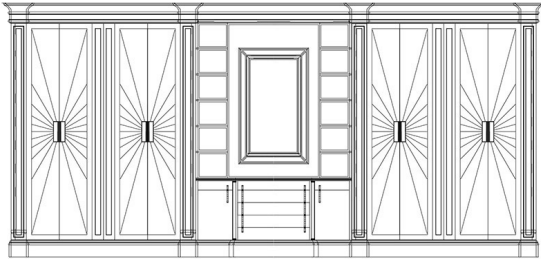

TREASURE NIGHT STORAGE UNITS

DESCRIPTION

Wardrobe with structure in multilayer maple with ray-of-sunshine brass inlays. Retractable sliding doors. Back covered in white microfibre MIL. 21.13C. Custom brass handles.

DIMENSIONS

WALK-IN CLOSET J.TRE-01

L 660 D 65 H 300 CM