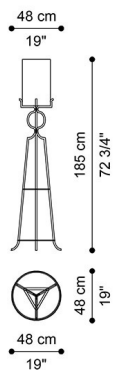

DESCRIPTION

Floor lamp with structure in brass with gold finishing. Shade in white satin.

DIMENSIONS

FLOOR LAMP J.CHA-SEL

Ø 48 H 185 CM