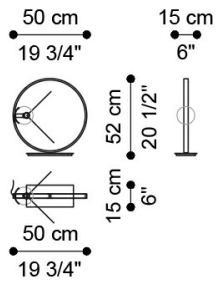

SPIRITOS
LIGHTS

JUMBO
COLLECTION
A LUXURY EXPERIENCE

DESCRIPTION

Table lamp with structure in brass. Sphere with internal light in opaline glass.

DIMENSIONS

TABLE LAMP

J.CHA-SPIRITOS

L 50 D 15 H 52 CM