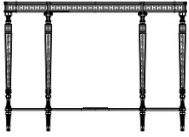

LUMIÈRE
CONSOLES

JUMBO
COLLECTION
A LUXURY EXPERIENCE

DESCRIPTION

Console with structure in lost-wax cast brass with gold finishing. Top in white Namibia Rhino marble.

DIMENSIONS

CONSOLE
J.LUM-121

L 120 D 40 H 85 CM