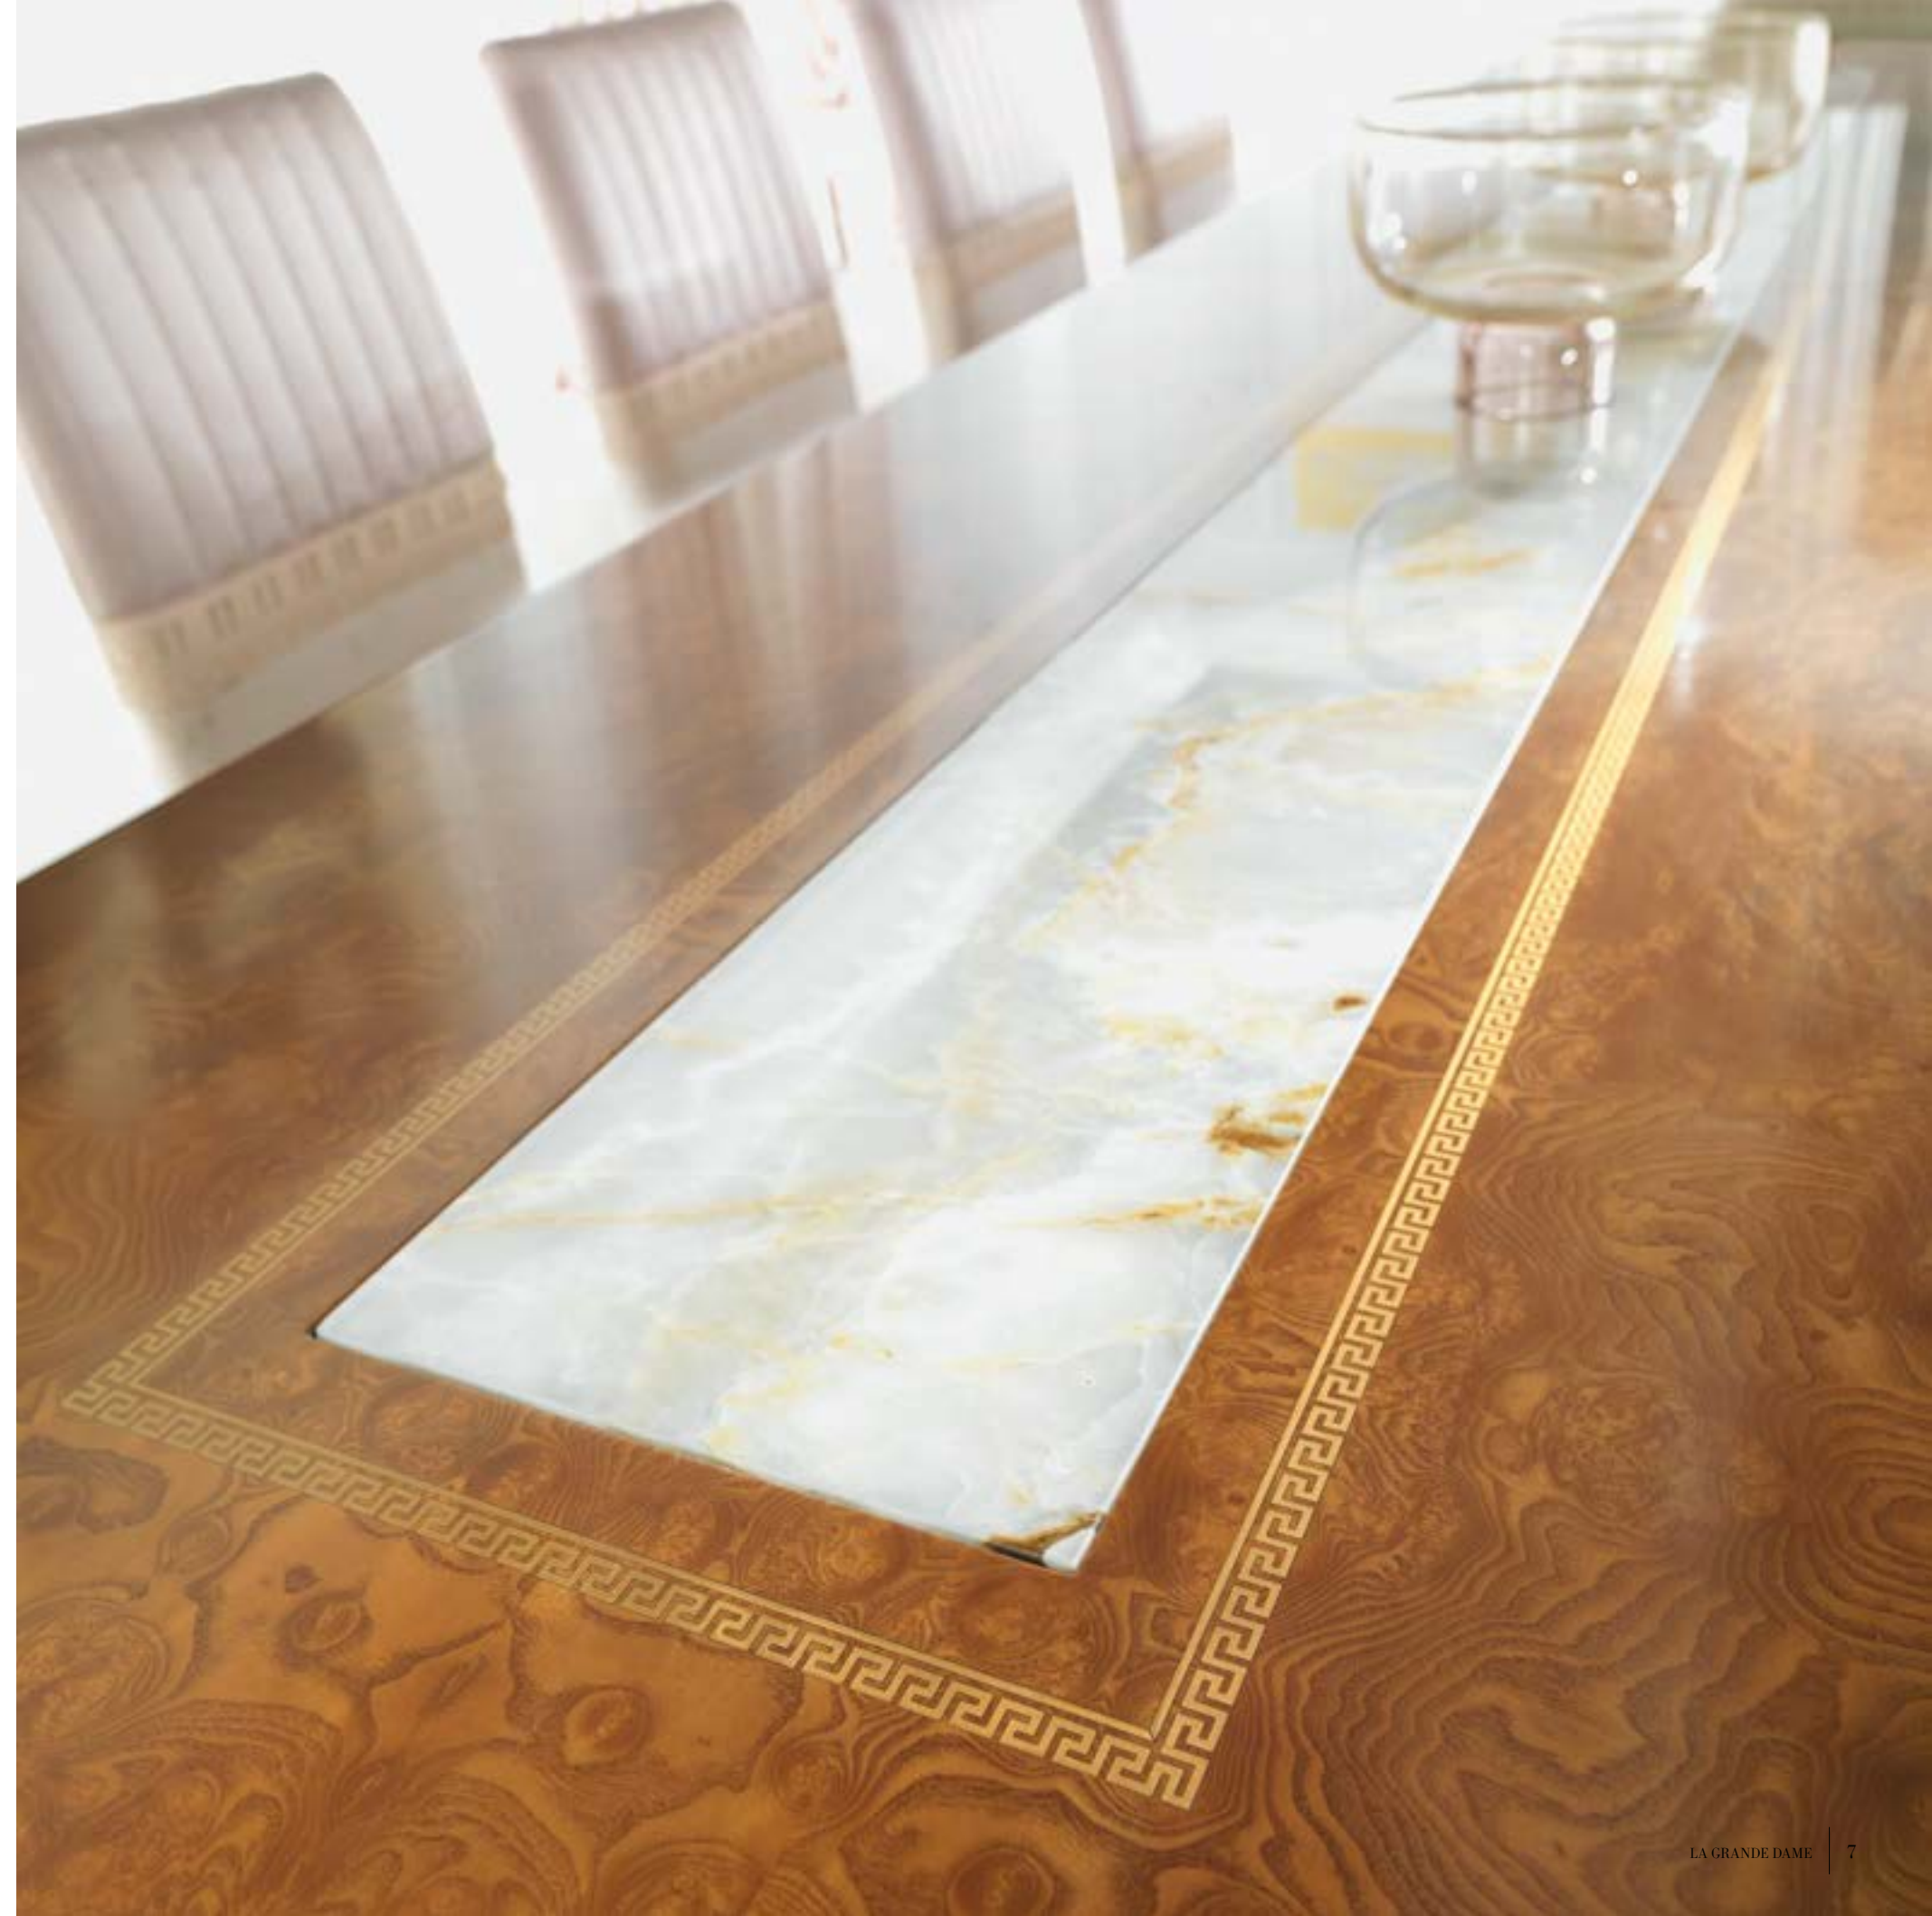

# celebrations

*dining table with 3 bases*  
LGD-14-3B  
450 x 120 x h.80

dining table with 3 bases  
LGD-14-3B  
450 x 120 x h.80

armchair  
LGD-15  
69 x 70 x h.110

painting "Le 3 Amiche"  
PAI-1703A  
275 x h.215