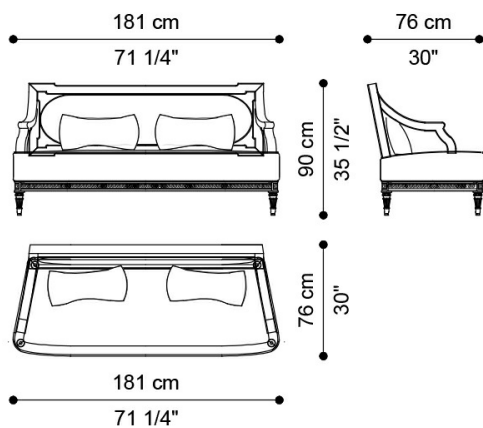

SATIN
SOFAS

JUMBO
COLLECTION
A LUXURY EXPERIENCE

DESCRIPTION

2-seater sofa with structure in hand-carved wood finished in gold leaf J2880.
Seat and backrest padded in foam and upholstered in fabric MIL. 21.23. Trimming in matching colour.
JC logo embroidery on the back of the backrest.

N° 2 cushions 50 x 30 cm with upholstery in fabric MIL. 19.06 and JC logo embroidery included.

DIMENSIONS

2-SEATER SOFA

J.STN-42B

L 181 D 76 H 90 CM