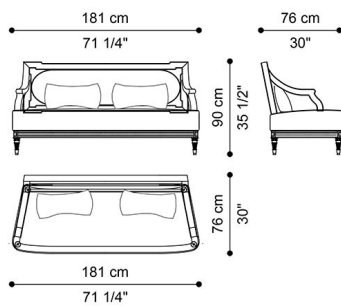

## DESCRIPTION

2-seater sofa with structure in hand-carved wood finished in gold leaf J2880.  
Seat and backrest padded in foam and upholstered in fabric MIL. 21.23. Trimming in matching colour.  
JC logo embroidery on the back of the backrest.

N° 2 cushions 50x30 cm with upholstery in fabric MIL. 19.06 and JC logo embroidery included.

## DIMENSIONS

### 2-SEATER SOFA J.STN-42B

L 181 D 76 H 90 CM