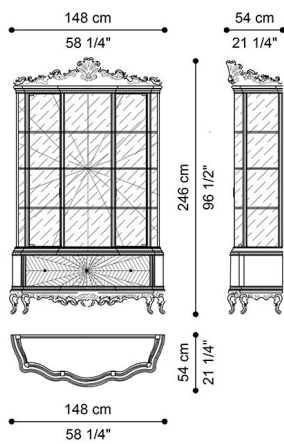

## DESCRIPTION

Showcase with structure in maple. Hand-carved frames and base in gold leaf finishing. Back and front of the drawer veneered in ray-of-sunshine maple with brass insert JG298. Sides and central part in natural glass. N. 2 glass doors. Interior with crystal shelves and spotlight.

## DIMENSIONS

#### J.OUR-17

L 148 D 54 H 246 CM