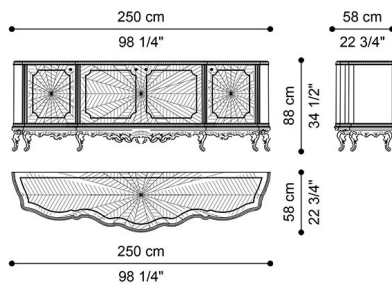

OURLET
DAY STORAGE UNITS

OURLET DAY STORAGE UNITS

DESCRIPTION

4-door sideboard with structure and top in wood veneered in ray-of-sunshine maple with brass insert JG298.
Hand-carved feet and details with gold leaf finishing.
Interior with shelves in wood.

DIMENSIONS

SIDEBOARD

J.OUR-11

L 250 D 58 H 88 CM