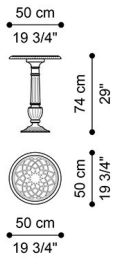

ARABESQUE
LOW TABLES

DESCRIPTION

Side table with structure in turned solid beechwood and hand-carved details with gold leaf finishing J288O.
Top with water-jet inlay in white Calacatta and yellow Siena marble.

DIMENSIONS

LOW TABLE

J.ARB-47

Ø 50 H 74 CM