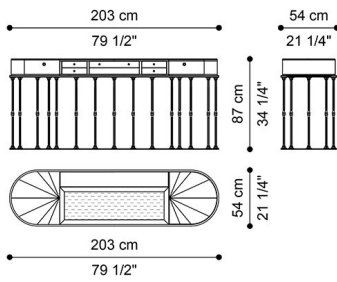

## DESCRIPTION

Dressing table with base in metal with lost-wax cast brass details.  
Structure in white frisé Tanganika with details in gold leaf finishing JG305. Top covered in leather MIL. 21.11A.  
N. 2 side drawers and n. 5 small drawers for accessories with lining in microfibre MIL. 21.13A.

## DIMENSIONS

### DRESSING TABLE J.LUM-03

L 203 D 54 H 87 CM