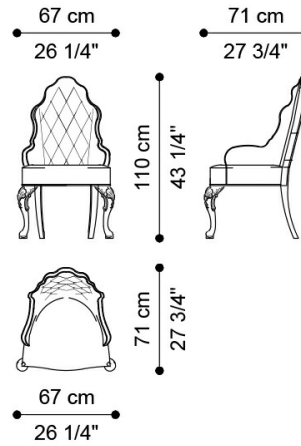

DIMENSIONS

CHAIR

J.PIV-16

L 62 D 71 H 110 CM

CHAIR WITH ARMRESTS

J.PIV-15

L 67 D 71 H 110 CM