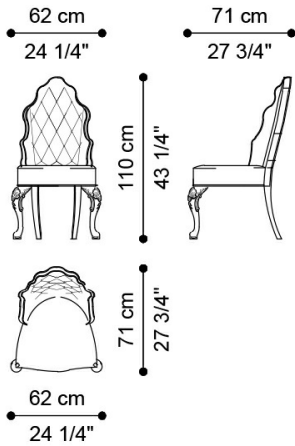

PIVOINE
CHAIRS

JUMBO
COLLECTION
A LUXURY EXPERIENCE

PIVOINE CHAIRS

DESCRIPTION

Chairs with structure and legs in hand-carved wood with gold leaf finishing J288O.
Padding in foam. Upholstery in fabric MIL. 23.05 with capitonné. Piping in velvet MIL. 19.11.

DIMENSIONS

CHAIR

J.PIV-16

L 62 D 71 H 110 CM

CHAIR WITH ARMRESTS

J.PIV-15

L 67 D 71 H 110 CM