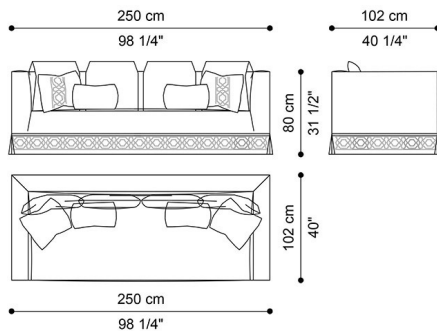

DESCRIPTION

3-seater sofa with structure in beechwood. Padding in foam. Upholstery in fabric C-10. Band in fabric G-02 with decorative embroidery.

N° 8 cushions included.

N° 4 cushions 60x60 cm, with upholstery in fabric W-44. N° 2 cushions 50x50 cm, with upholstery in fabric C-10 and JC logo embroidery. N° 2 cushions 50x50 cm, with upholstery in fabric G-02 and JC logo embroidery. All cushions with velvet profile MIL. 21.15.

DIMENSIONS

3-SEATER SOFA

J.BRD-43

L 250 D 102 H 80 CM