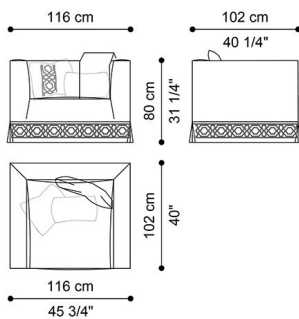

**BRODERIE
ARMCHAIRS**

DESCRIPTION

Armchair with structure in beechwood. Padding in foam. Upholstery in fabric C-10. Band in fabric G-02 with decorative embroidery.

N° 3 cushions included.

N° 1 cushion 60x60 cm, with upholstery in fabric W-44. N° 1 cushion 50x50 cm, with upholstery in fabric C-10 and JC logo embroidery. N° 1 cushion 50x50 cm, with upholstery in fabric G-02 and JC logo embroidery. All cushions with velvet profile MIL. 21.15.

DIMENSIONS

ARMCHAIR

J.BRD-41

L 116 D 102 H 80 CM